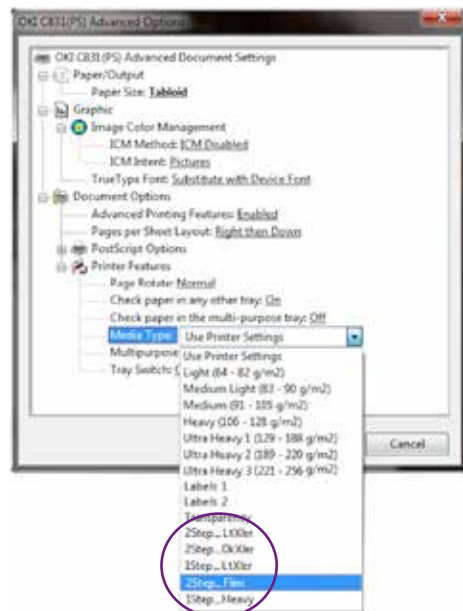

For more information on Digital Color Printers and supplies from OKI, including OKIcare® Extended Service Programs: **1.800.OKI.DATA** (800.654.3282).³

The C831TS Digital Color Printer from OKI prints vibrant, high-quality color graphics and text on transfer media—easily and cost effectively.

The compact C831TS (Transfer System) lets you print in breathtaking color on transfer sheets that can be used with a wide variety of fabric substrates. It features enhanced High Definition (HD) Color Printing and Single Pass Color™ technologies, with a straight-through paper path, for results that ordinarily require expensive specialty media printing processes.

We speak your language – The C831TS delivers customized support for transfer media, allowing you to quickly set up jobs using familiar terms (see drop-down menu below). This helps boost productivity by eliminating trial and error in the media selection process.

Unmatched warranty support – OKI is so confident in the reliable performance of the C831TS Digital Color printer that we provide a 2-Year On-Site limited warranty on the printer³ and an industry-leading 5-year warranty on its LED printheads.

For details, contact your authorized C831TS Dealer. Or, for the dealer nearest you, call **800.OKI.DATA** (800.654.3282).³

¹ Published performance results based on laboratory testing. Individual results may vary.

² Contact your authorized C831TS Dealer for a list of approved transfer media.

³ Available in the U.S. and Canada only.

⁴ Includes weight of consumables.

⁵ Declared yield in accordance with ISO 19798. Printer ships with 2,500-page "starter" toner cartridges.

⁶ Estimated life, based on 3 pages per job.

Specifications are subject to change without notice.

© 2015 Oki Data Americas, Inc. OKI Reg. T.M., M.D., OKIcare, OkiLAN Reg. T.M., Oki Electric Industry Co., Ltd. HD Color logo Reg. T.M., Single Pass Color T.M. and design Reg. T.M., Oki Data Corp. 2-Year Overnight Exchange logo T.M., Oki Data Americas, Inc. IBM, ProPrinter Reg. T.M., IBM Corp. Epson Reg. T.M., Seiko Epson, Inc. PCL Reg. T.M., Hewlett Packard Co. Microsoft, Windows, Vista Reg. T.M., Microsoft Corp. PostScript Reg. T.M., PostScript 3 T.M., Adobe Systems, Inc. Mac Reg. T.M., Apple Inc. USB-IF logo T.M., Universal Serial Bus Implementers Forum, Inc.

OKI DATA AMERICAS, INC.

USA
2000 BISHOPS GATE BLVD.
MOUNT LAUREL, NJ 08054-4620
TEL: 800.OKI.DATA (800.654.3282)
FAX: 856.222.5320

WWW.OKIDATA.COM

CANADA
4140B SLADEVIEW CRESCENT
UNITS 7 & 8
MISSISSAUGA, ONTARIO L5L 6A1
TEL: 905.608.5000
FAX: 905.608.5040